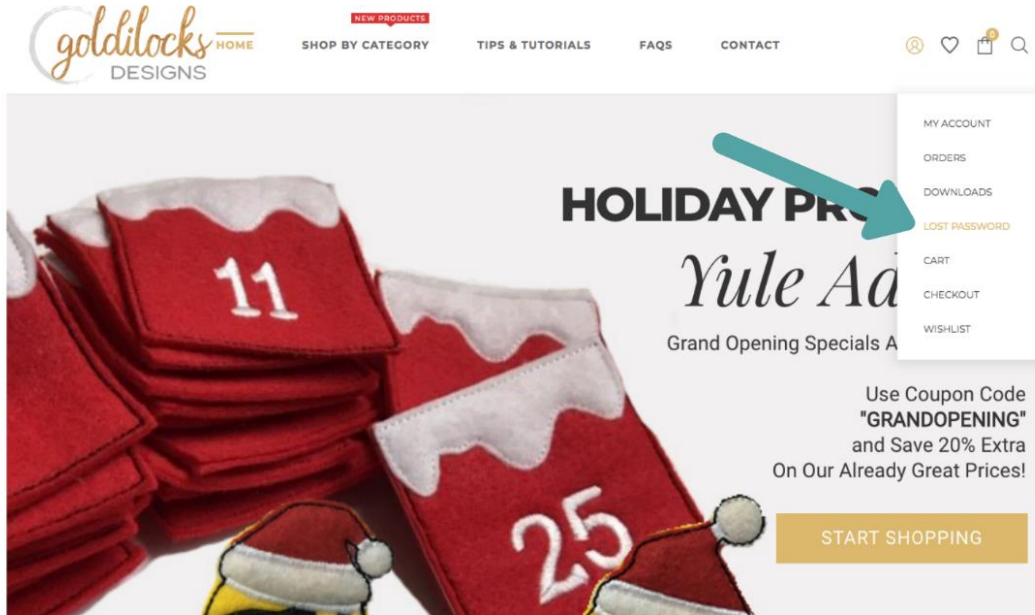

LOST PASSWORD INSTRUCTIONS

If you have forgotten or lost your password, you can find the link to reset it here:

Or here:

When you get to this page, it will prompt you to do a standard password reset. Your reset information is sent right away, so if you don't see it, make sure you check your spam or junk folder in your email program.