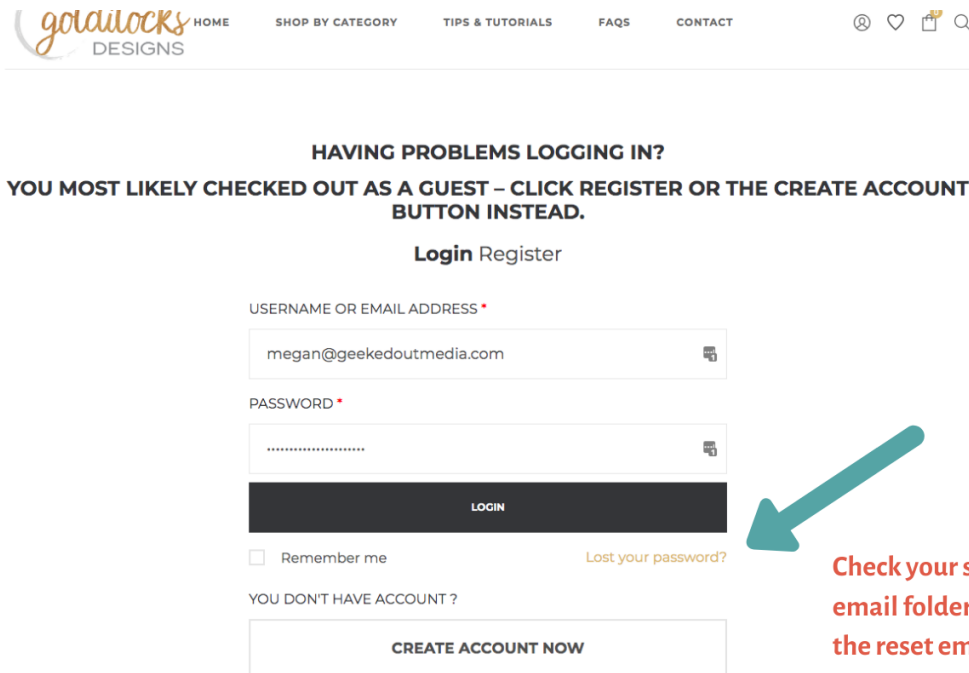

LOST PASSWORD INSTRUCTIONS

If you have forgotten or lost your password, you can find the link to reset it here:

Or here:

When you get to this page, it will prompt you to do a standard password reset. Your reset information is sent right away, so if you don't see it, make sure you check your spam or junk folder in your email program.